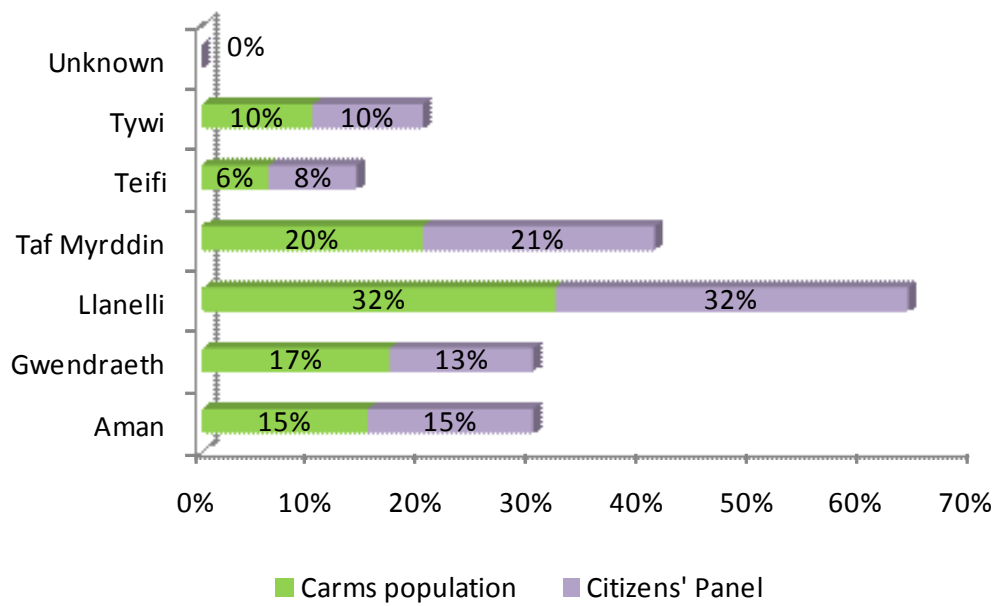

The green bar denotes the population of Carmarthenshire according to the census, and the purple bar, our panel members.

Gender

Age

Area

Ethnicity

Household type (16 - pensionable age only)

Occupation

Tenure

Welsh