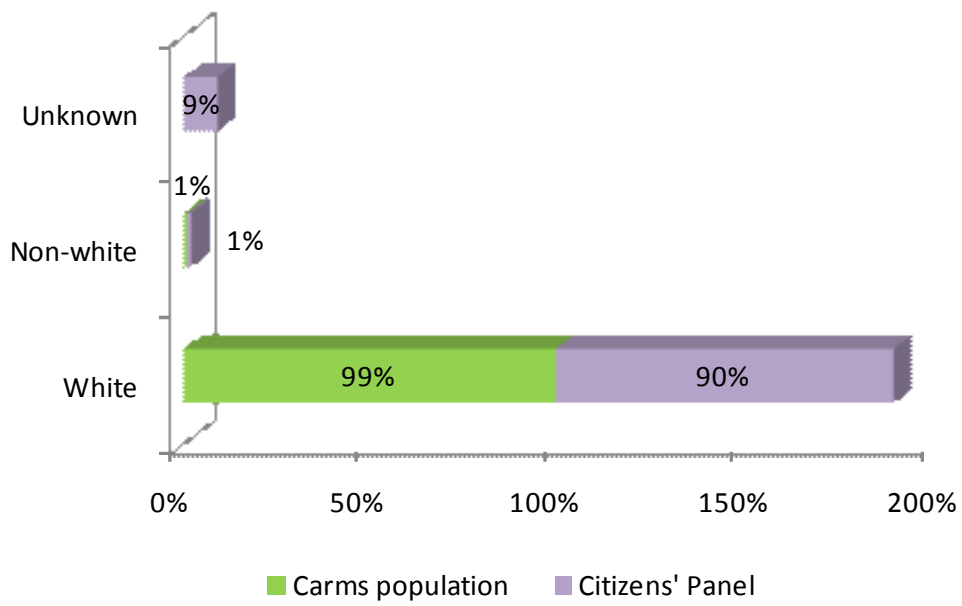

The green bar denotes the population of Carmarthenshire according to the census, and the purple bar, our panel members.

Gender

Age

Area

Ethnicity

Household type (16 - pensionable age only)

Occupation

Tenure

Welsh