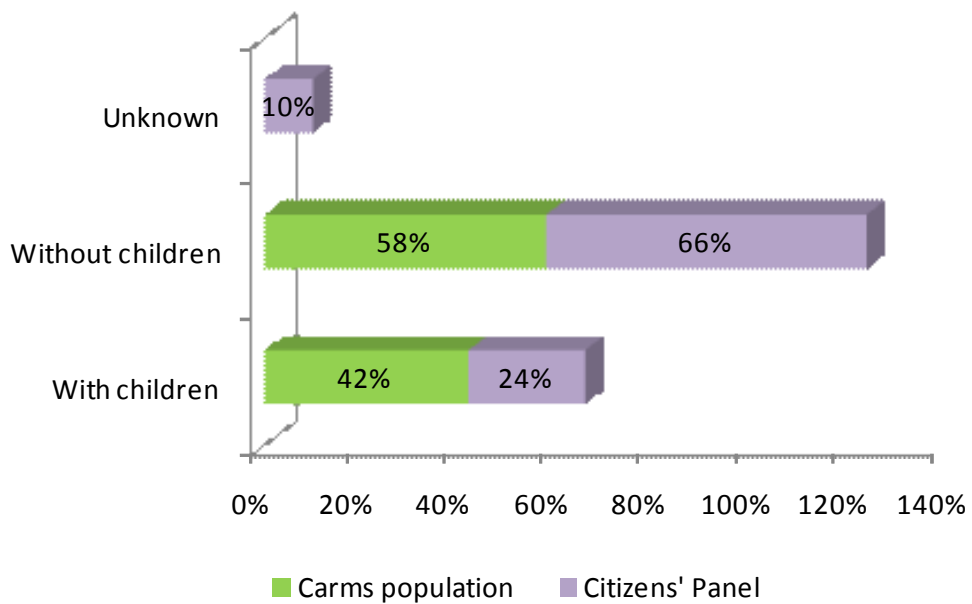

The green bar denotes the population of Carmarthenshire according to the census, and the purple bar, our panel members.

Gender

Age

Area

Ethnicity

Household type (16 - pensionable age only)

Occupation

Tenure