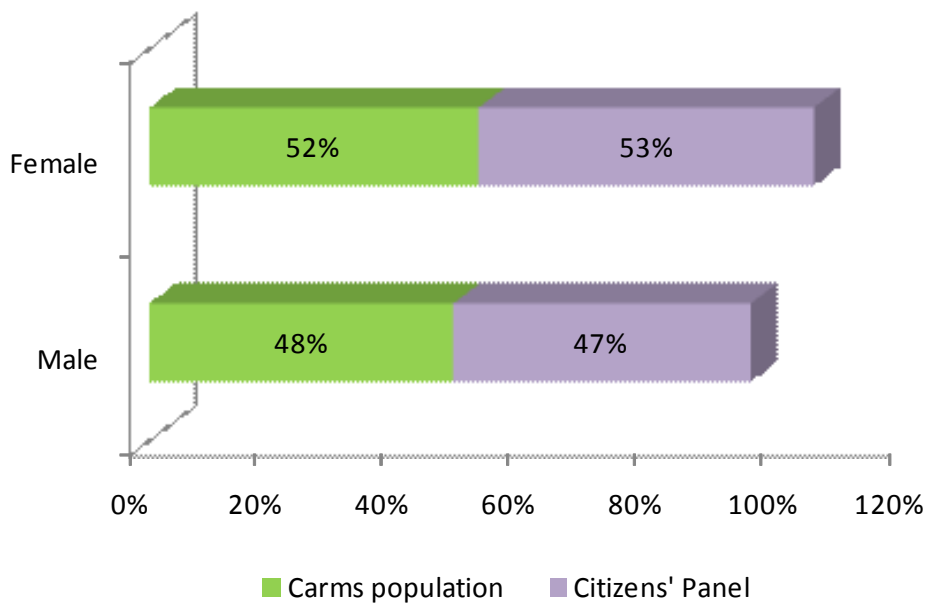

CARMARTHENSHIRE CITIZENS' PANEL – 'CARMARTHENSHIRE VOICE'

Our aim is to make the Carmarthenshire Citizens' Panel as representative of the county as possible and the graphs below show you how we are currently doing.

The green bar denotes the population of Carmarthenshire according to the census, and the purple bar, our panel members.

Gender

Age

Area

Ethnicity

Household type (16 - pensionable age only)

Occupation

Tenure