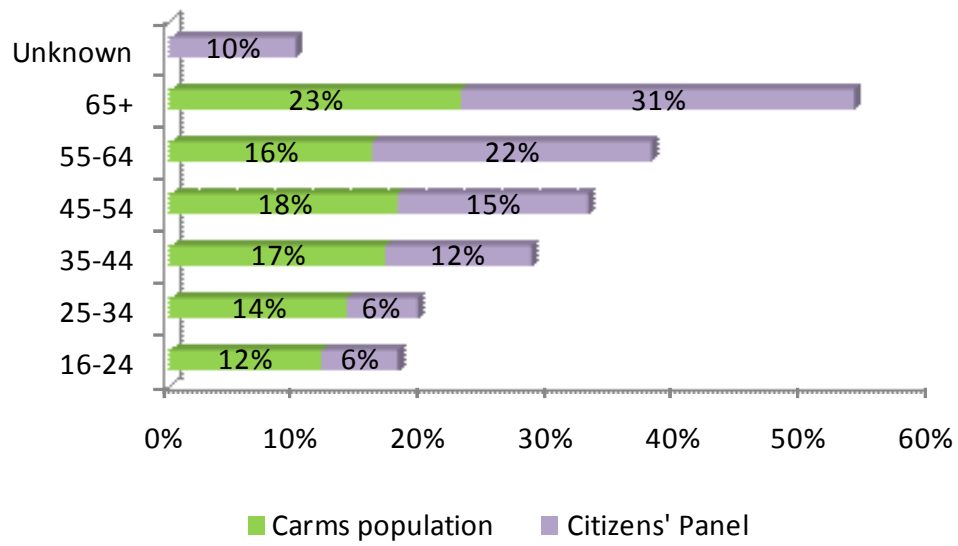

CARMARTHENSHIRE CITIZENS' PANEL – 'CARMARTHENSHIRE VOICE'

Our aim is to make the Carmarthenshire Citizens' Panel as representative of the county as possible and the graphs below show you how we are currently doing.

The green bar denotes the population of Carmarthenshire according to the census, and the purple bar, our panel members.

Gender

Age

Area

Ethnicity

Household type (16 - pensionable age only)

Occupation

Tenure