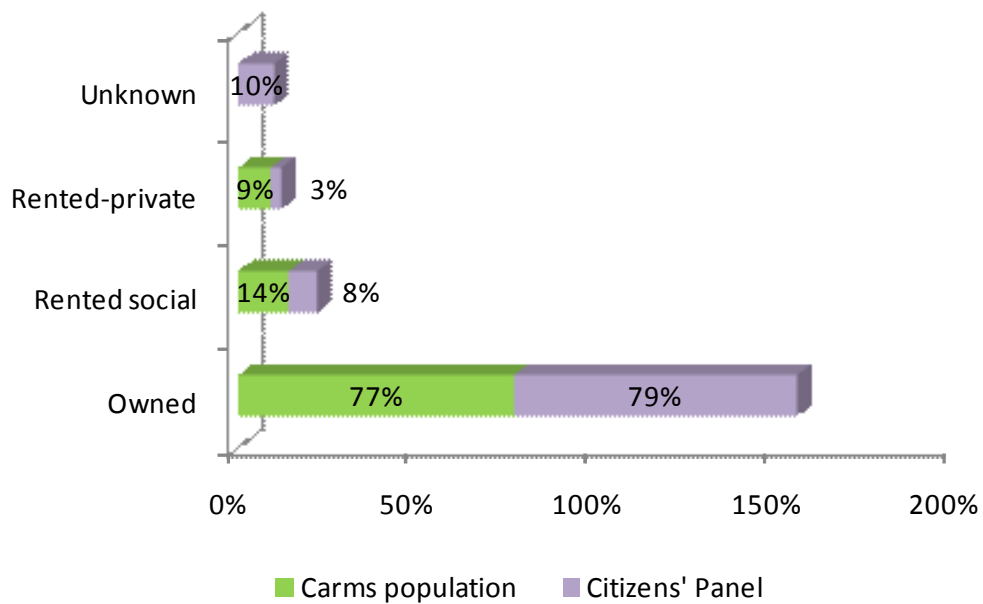

The green bar denotes the population of Carmarthenshire according to the census, and the purple bar, our panel members.

Gender

Age

Area

Ethnicity

Household type (16 - pensionable age only)

Occupation

Tenure

Welsh