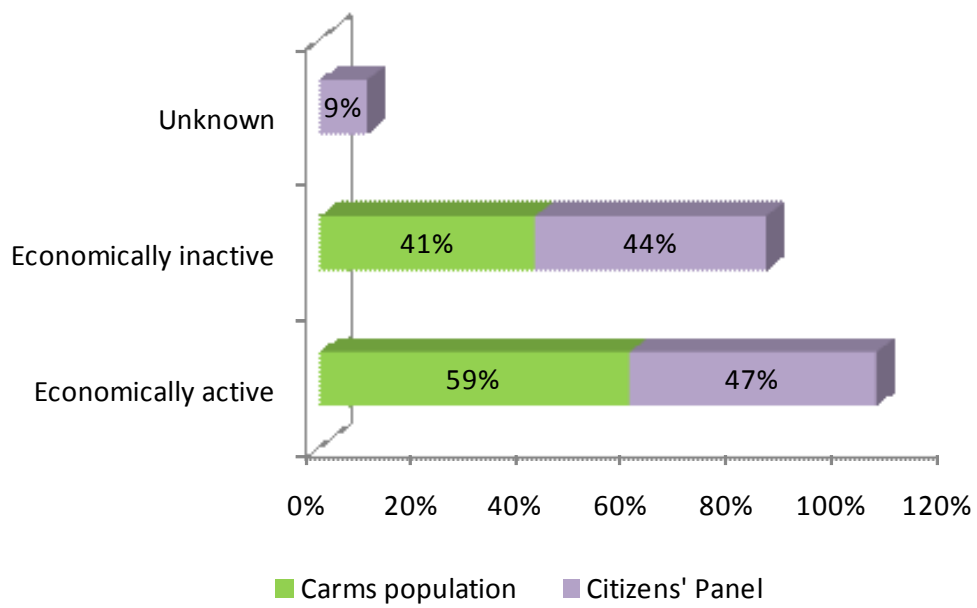

The green bar denotes the population of Carmarthenshire according to the census, and the purple bar, our panel members.

Gender

Age

Area

Ethnicity

Household type (16 - pensionable age only)

Occupation

Tenure