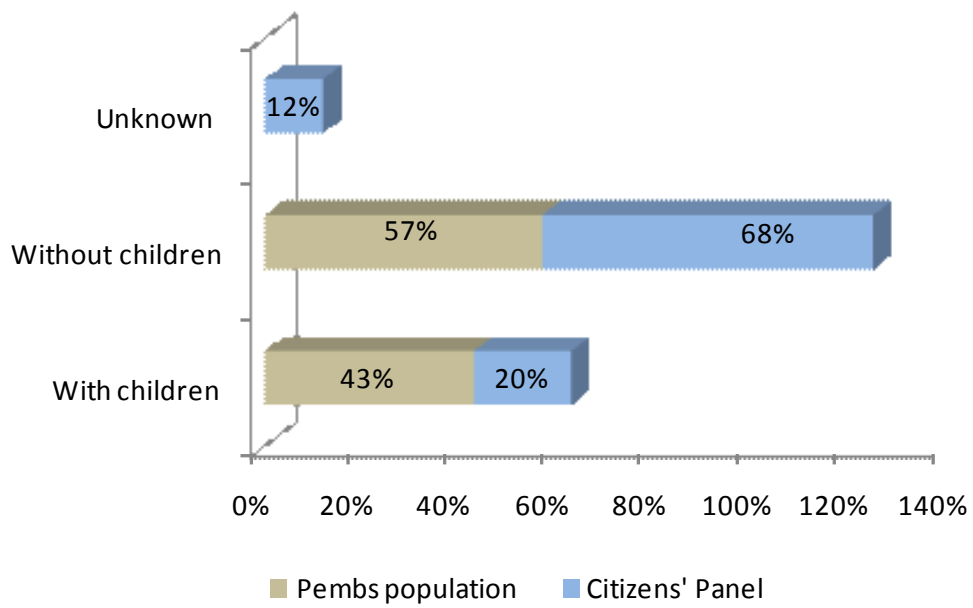

PEMBROKESHIRE CITIZENS' PANEL –

'PEMBROKESHIRE VOICE'

Our aim is to make the Pembrokeshire Citizens' Panel as representative of the county as possible and the graphs below show you how we are currently doing.

The brown bar denotes the population of Pembrokeshire according to the census, and the blue bar, our panel members.

Gender

Age

Area

Ethnicity

Household type (16-pensionable age only)

Occupation

Tenure