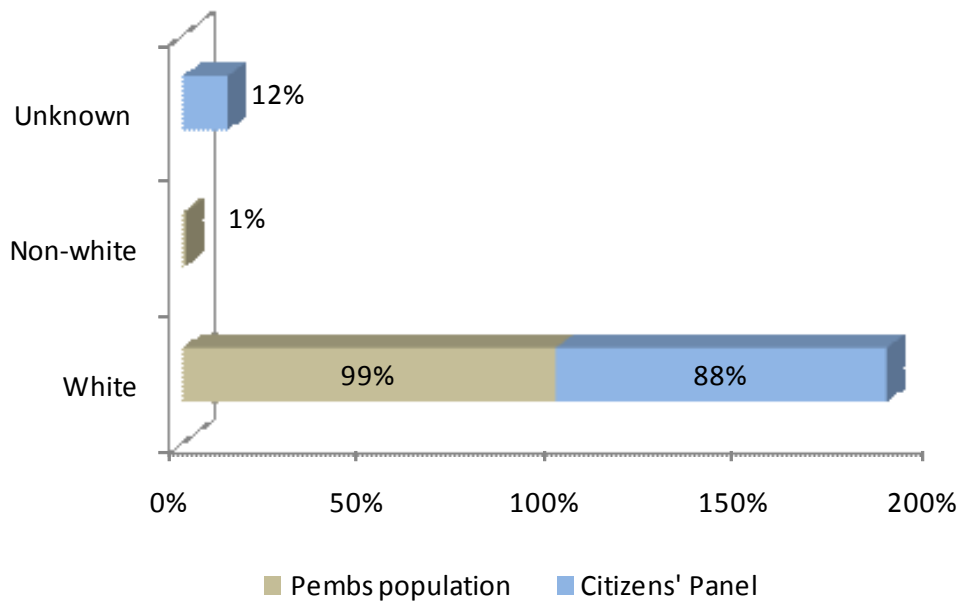

PEMBROKESHIRE CITIZENS' PANEL –

'PEMBROKESHIRE VOICE'

Our aim is to make the Pembrokeshire Citizens' Panel as representative of the county as possible and the graphs below show you how we are currently doing.

The brown bar denotes the population of Pembrokeshire according to the census, and the blue bar, our panel members.

Gender

Age

Area

Ethnicity

Household type (16-pensionable age only)

Occupation

Tenure