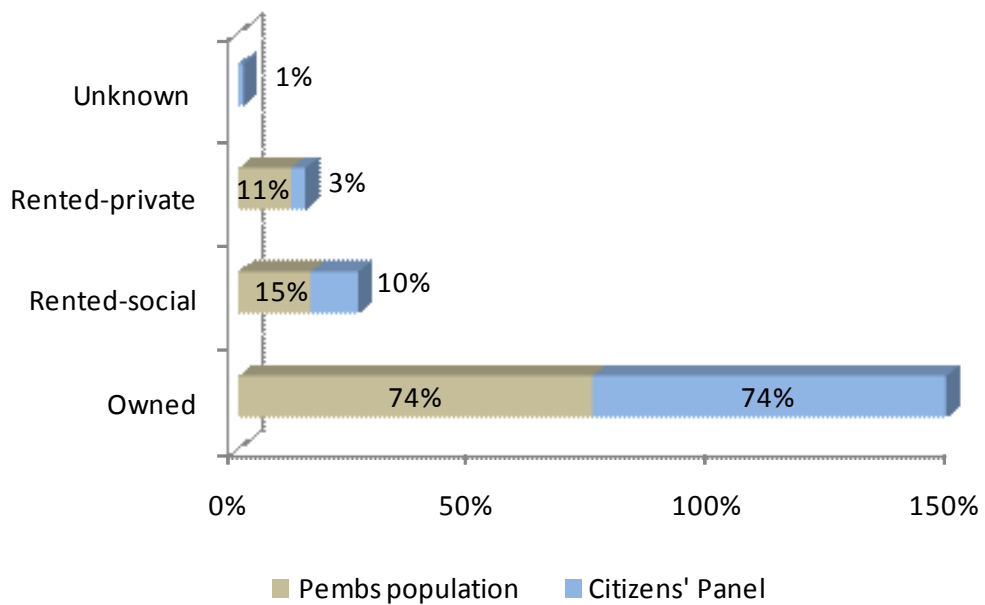

PEMBROKESHIRE CITIZENS' PANEL –

'PEMBROKESHIRE VOICE'

Our aim is to make the Pembrokeshire Citizens' Panel as representative of the county as possible and the graphs below show you how we are currently doing.

The brown bar denotes the population of Pembrokeshire according to the census, and the blue bar, our panel members.

Gender

Age

Area

Ethnicity

Household type (16-pensionable age only)

Occupation

Tenure