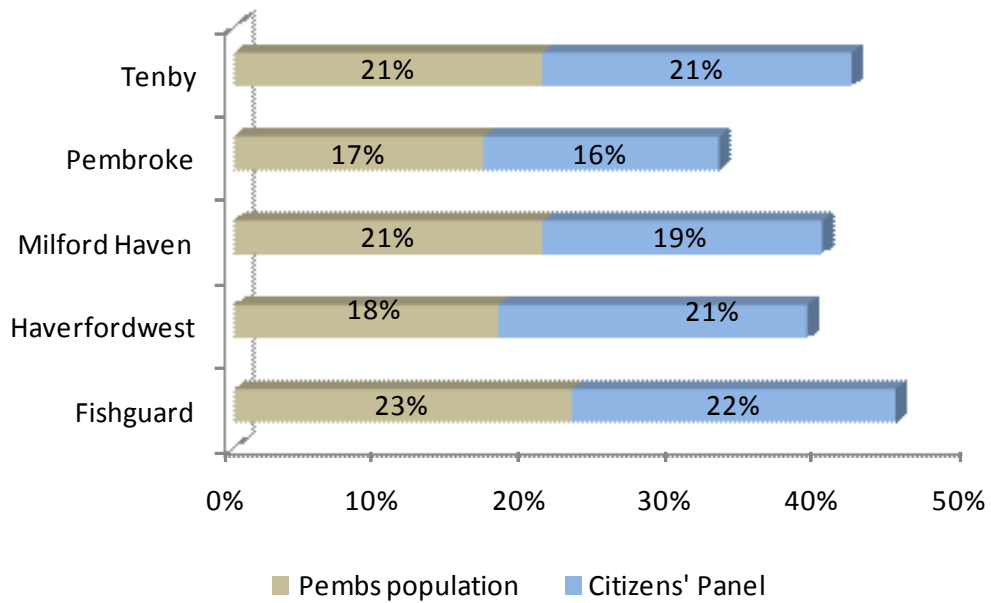

PEMBROKESHIRE CITIZENS' PANEL –

'PEMBROKESHIRE VOICE'

Our aim is to make the Pembrokeshire Citizens' Panel as representative of the county as possible and the graphs below show you how we are currently doing.

The brown bar denotes the population of Pembrokeshire according to the census, and the blue bar, our panel members.

Gender

Age

Area

Ethnicity

Household type (16-pensionable age only)

Occupation

Tenure

Welsh