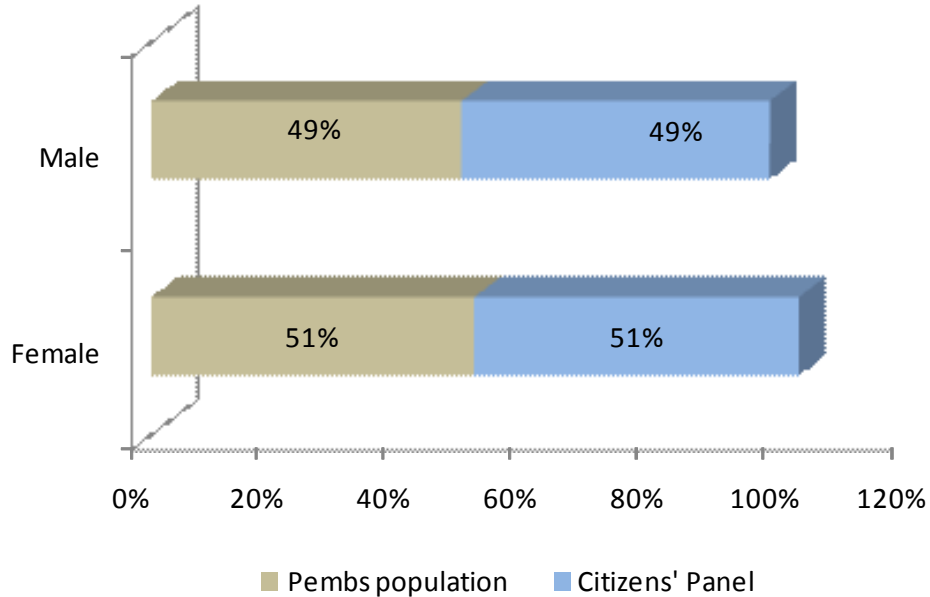

PEMBROKESHIRE CITIZENS' PANEL –

'PEMBROKESHIRE VOICE'

Our aim is to make the Pembrokeshire Citizens' Panel as representative of the county as possible and the graphs below show you how we are currently doing.

The brown bar denotes the population of Pembrokeshire according to the census, and the blue bar, our panel members.

Gender

Age

Area

Ethnicity

Household type (16-pensionable age only)

Occupation

Tenure