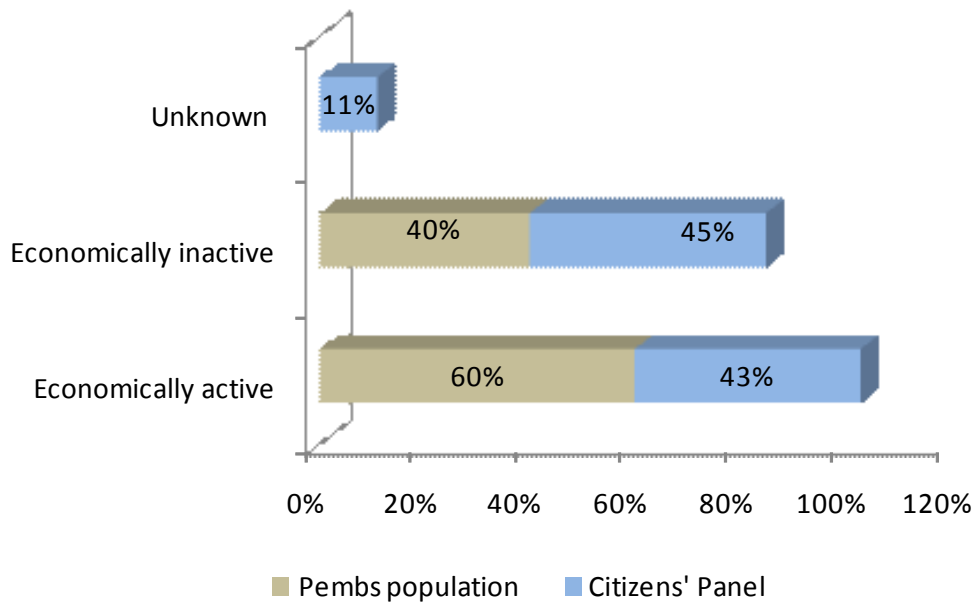

PEMBROKESHIRE CITIZENS' PANEL –

'PEMBROKESHIRE VOICE'

Our aim is to make the Pembrokeshire Citizens' Panel as representative of the county as possible and the graphs below show you how we are currently doing.

The brown bar denotes the population of Pembrokeshire according to the census, and the blue bar, our panel members.

Gender

Age

Area

Ethnicity

Household type (16-pensionable age only)

Occupation

Tenure