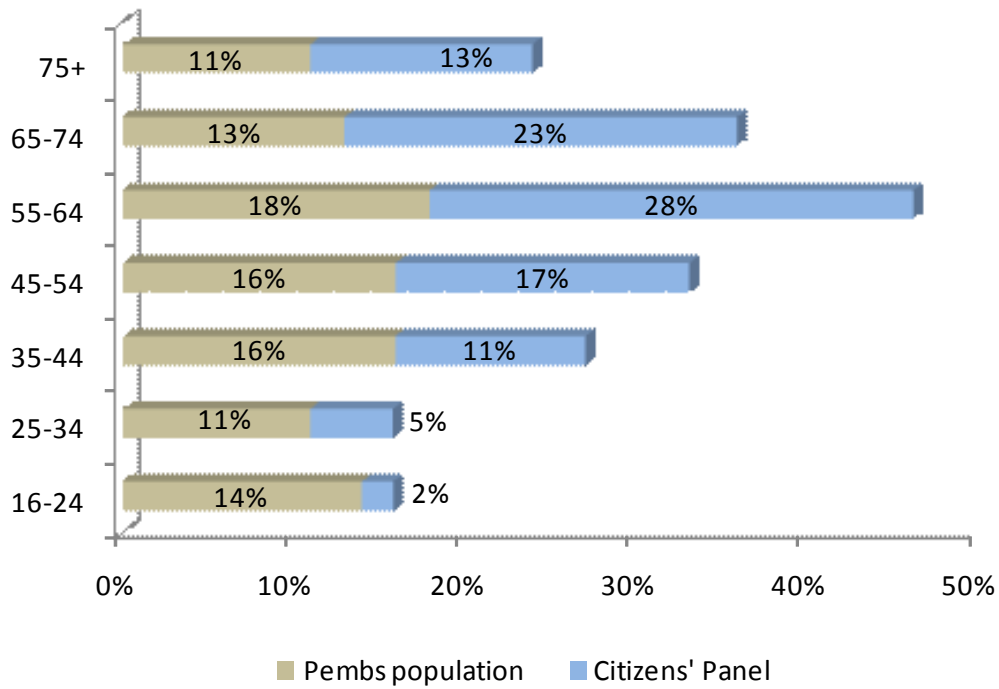

PEMBROKESHIRE CITIZENS' PANEL –

'PEMBROKESHIRE VOICE'

Our aim is to make the Pembrokeshire Citizens' Panel as representative of the county as possible and the graphs below show you how we are currently doing.

The brown bar denotes the population of Pembrokeshire according to the census, and the blue bar, our panel members.

Gender

Age

Area

Ethnicity

Household type (16-pensionable age only)

Occupation

Tenure