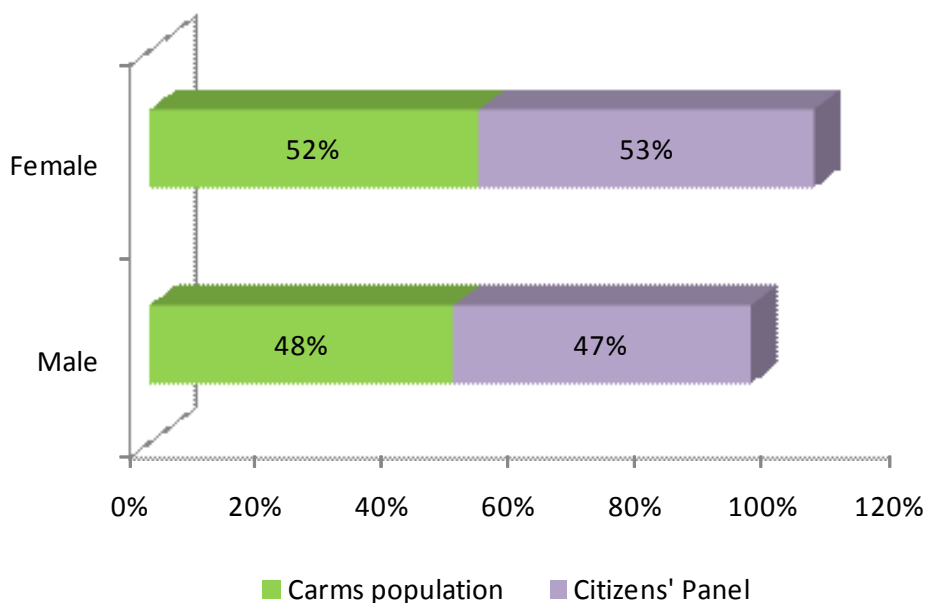

CARMARTHENSHIRE CITIZENS' PANEL – 'CARMARTHENSHIRE VOICE'

Our aim is to make the Carmarthenshire Citizens' Panel as representative of the county as possible and the graphs below show you how we are currently doing.

The green bar denotes the population of Carmarthenshire according to the census, and the purple bar, our panel members.

Gender

Age

Area

Ethnicity

Household type (16 - pensionable age only)

Occupation

Tenure