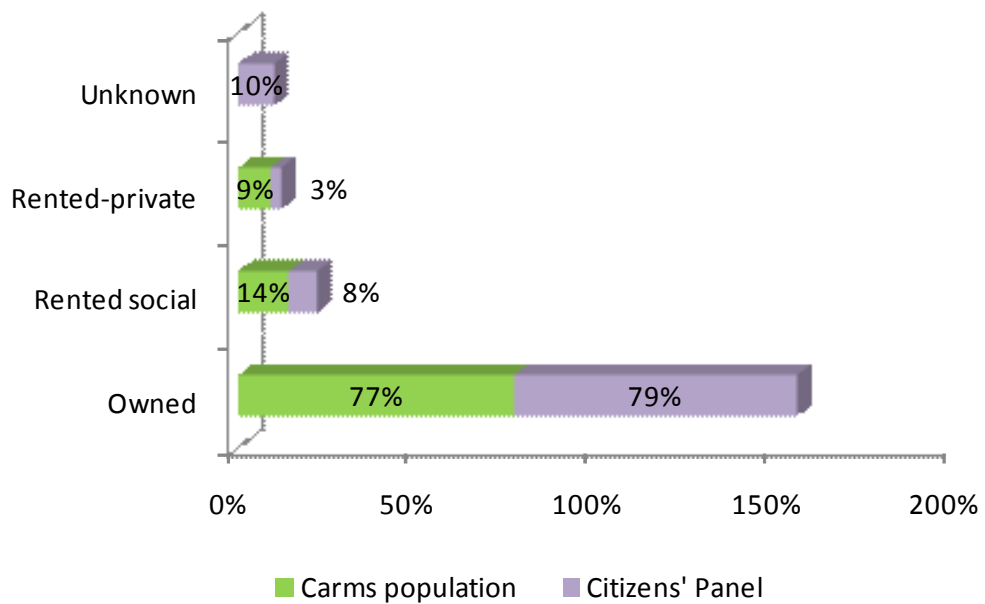

The green bar denotes the population of Carmarthenshire according to the census, and the purple bar, our panel members.

Gender

Age

Area

Ethnicity

Household type (16 - pensionable age only)

Occupation

Tenure

Welsh