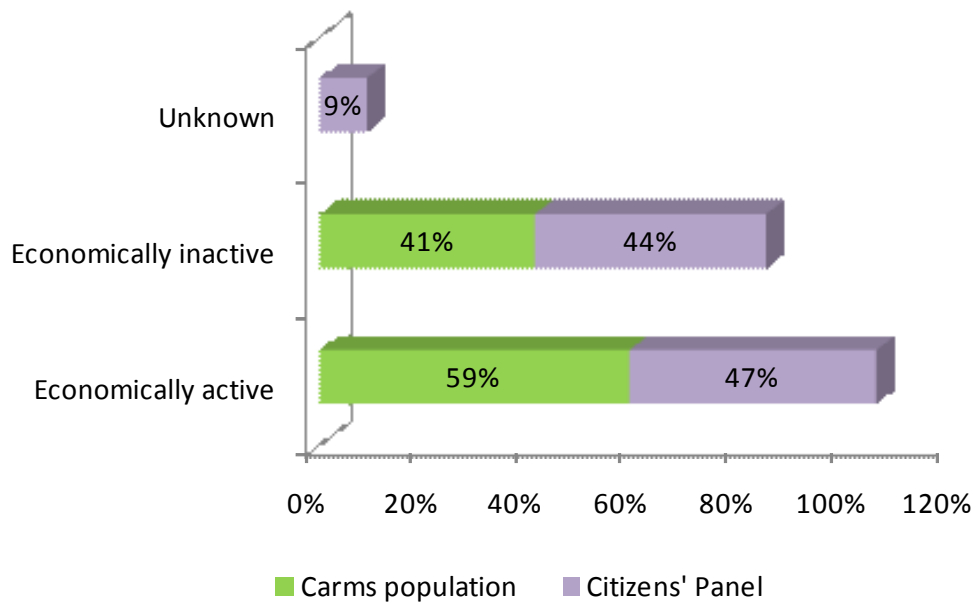

The green bar denotes the population of Carmarthenshire according to the census, and the purple bar, our panel members.

Gender

Age

Area

Ethnicity

Household type (16 - pensionable age only)

Occupation

Tenure