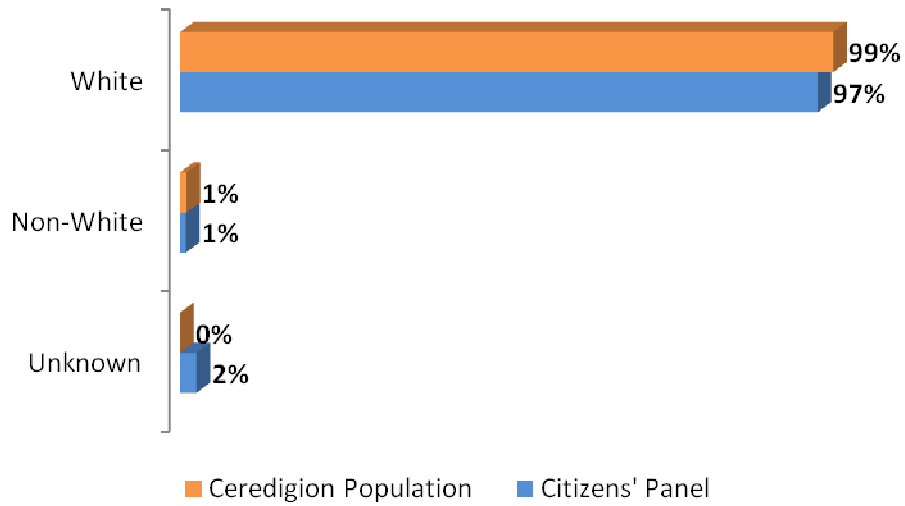

CEREDIGION CITIZENS' PANEL – 'CEREDIGION VOICE'

The Panel has been structured to be representative of the population of Ceredigion. This process involved 'matching' the demographic characteristics of those who responded positively with the demographic characteristics of the County's population. The Panel has recently experienced a refresh where just over 100 Panel members were removed. Recruitment to replenish the Panel is ongoing, and the graphs below show how the Citizens' Panel currently compares to the population of Ceredigion (April, 2010).

Gender

Age groups

Area

Occupation (age 16 – 74 only)

Ethnicity

Religion

Disability

Household type (16 – pensionable age only)

Tenure