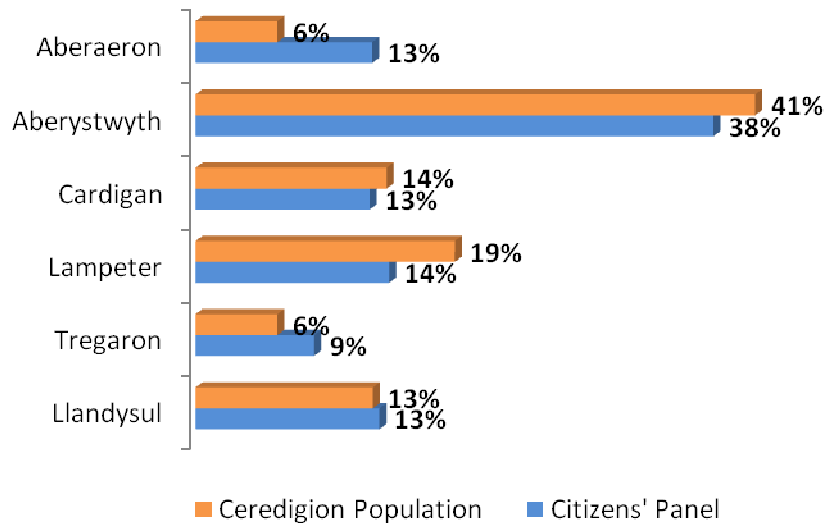

CEREDIGION CITIZENS' PANEL – 'CEREDIGION VOICE'

The Panel has been structured to be representative of the population of Ceredigion. This process involved 'matching' the demographic characteristics of those who responded positively with the demographic characteristics of the County's population. The Panel has recently experienced a refresh where just over 100 Panel members were removed. Recruitment to replenish the Panel is ongoing, and the graphs below show how the Citizens' Panel currently compares to the population of Ceredigion (April, 2010).

Gender

Age groups

Area

Occupation (age 16 – 74 only)

Ethnicity

Religion

Disability

Household type (16 – pensionable age only)