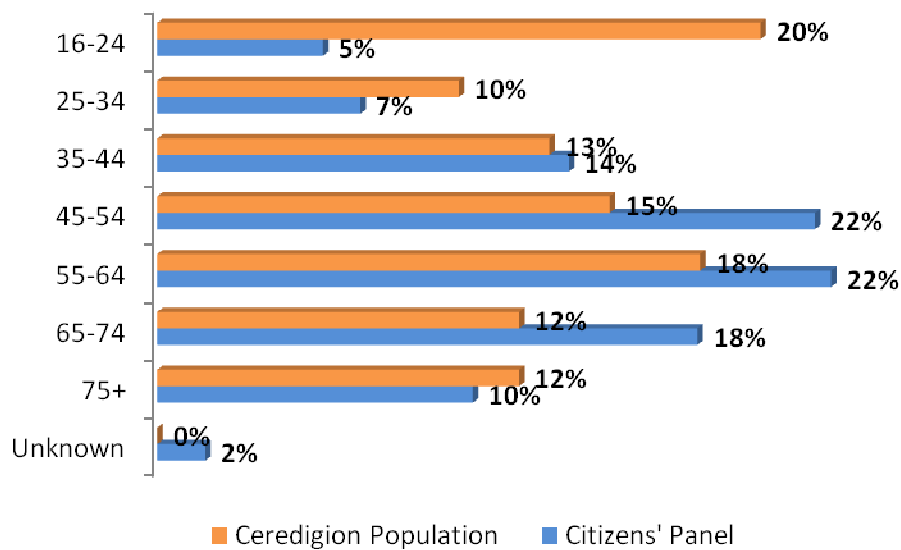

CEREDIGION CITIZENS' PANEL – 'CEREDIGION VOICE'

The Panel has been structured to be representative of the population of Ceredigion. This process involved 'matching' the demographic characteristics of those who responded positively with the demographic characteristics of the County's population. The Panel has recently experienced a refresh where just over 100 Panel members were removed. Recruitment to replenish the Panel is ongoing, and the graphs below show how the Citizens' Panel currently compares to the population of Ceredigion (April, 2010).

Gender

Age groups

Area

Occupation (age 16 – 74 only)

Ethnicity

Religion

Disability

Household type (16 – pensionable age only)