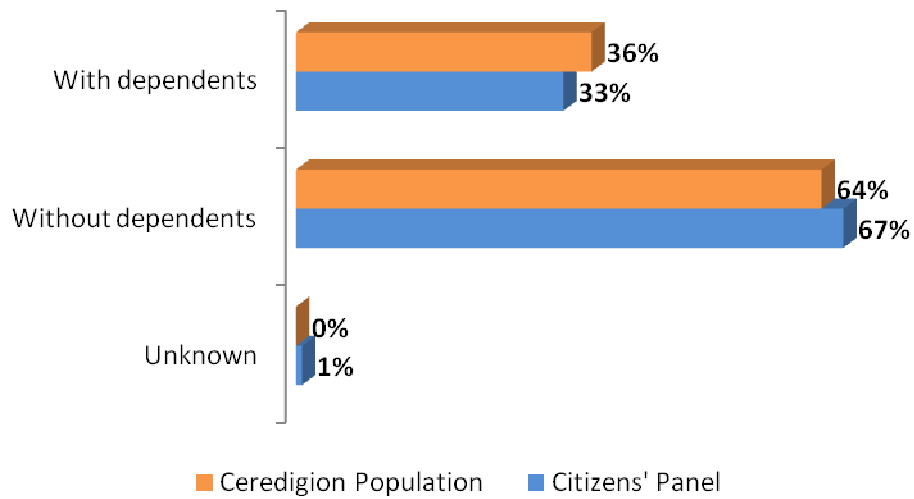

CEREDIGION CITIZENS' PANEL – 'CEREDIGION VOICE'

The Panel has been structured to be representative of the population of Ceredigion. This process involved 'matching' the demographic characteristics of those who responded positively with the demographic characteristics of the County's population. The Panel has recently experienced a refresh where just over 100 Panel members were removed. Recruitment to replenish the Panel is ongoing, and the graphs below show how the Citizens' Panel currently compares to the population of Ceredigion (April, 2010).

Gender

Age groups

Area

Occupation (age 16 – 74 only)

Ethnicity

Religion

Disability

Household type (16 – pensionable age only)