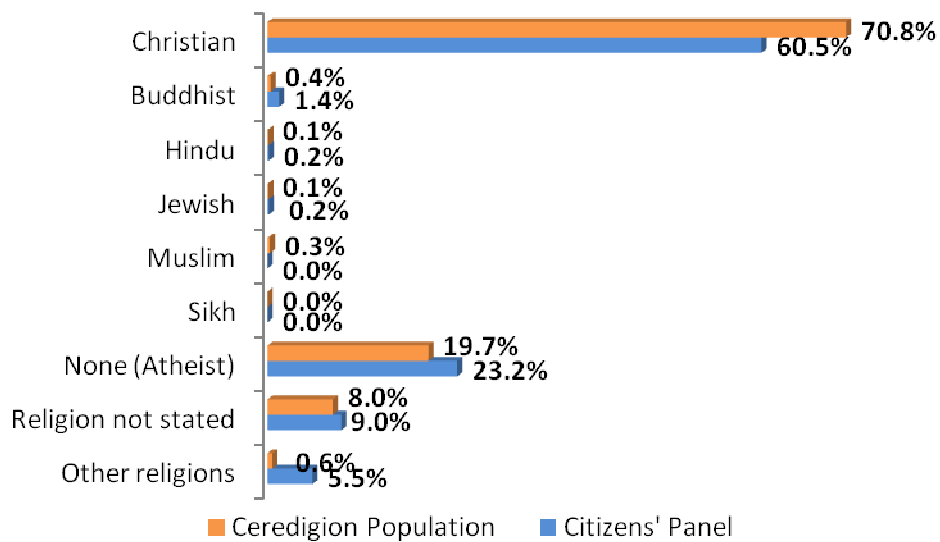

CEREDIGION CITIZENS' PANEL – 'CEREDIGION VOICE'

The Panel has been structured to be representative of the population of Ceredigion. This process involved 'matching' the demographic characteristics of those who responded positively with the demographic characteristics of the County's population. The Panel has recently experienced a refresh where just over 100 Panel members were removed. Recruitment to replenish the Panel is ongoing, and the graphs below show how the Citizens' Panel currently compares to the population of Ceredigion (April, 2010).

Gender

Age groups

Area

Occupation (age 16 – 74 only)

Ethnicity

Religion

Disability

Household type (16 – pensionable age only)

Tenure