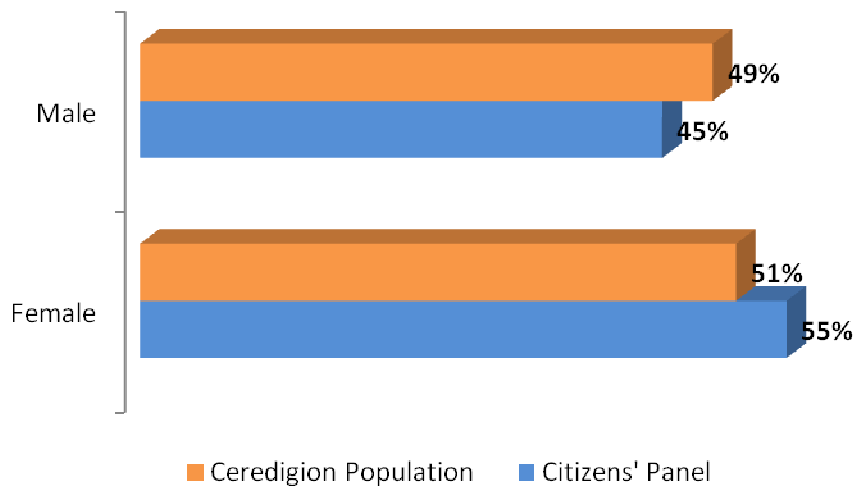

CEREDIGION CITIZENS' PANEL – 'CEREDIGION VOICE'

The Panel has been structured to be representative of the population of Ceredigion. This process involved 'matching' the demographic characteristics of those who responded positively with the demographic characteristics of the County's population. The Panel has recently experienced a refresh where just over 100 Panel members were removed. Recruitment to replenish the Panel is ongoing, and the graphs below show how the Citizens' Panel currently compares to the population of Ceredigion (April, 2010).

Gender

Age groups

Area

Occupation (age 16 – 74 only)

Ethnicity

Religion

Disability

Household type (16 – pensionable age only)