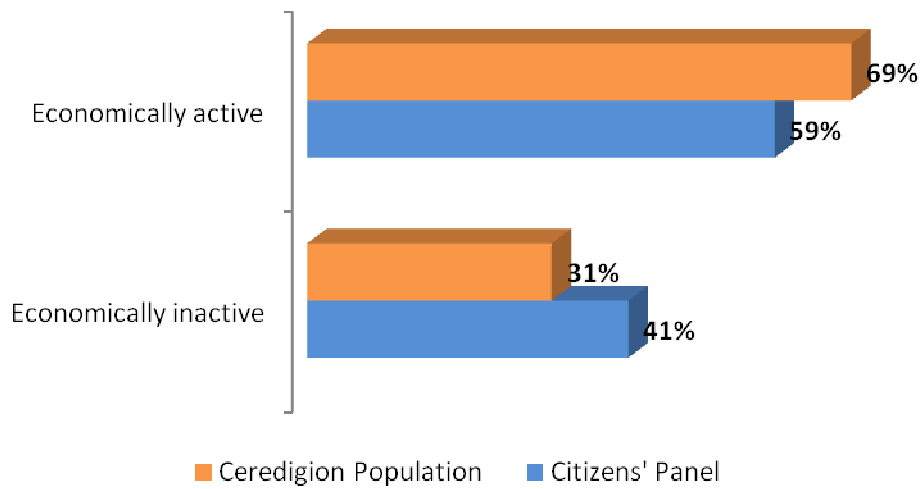

CEREDIGION CITIZENS' PANEL – 'CEREDIGION VOICE'

The Panel has been structured to be representative of the population of Ceredigion. This process involved 'matching' the demographic characteristics of those who responded positively with the demographic characteristics of the County's population. The Panel has recently experienced a refresh where just over 100 Panel members were removed. Recruitment to replenish the Panel is ongoing, and the graphs below show how the Citizens' Panel currently compares to the population of Ceredigion (April, 2010).

Gender

Age groups

Area

Occupation (age 16 – 74 only)

Ethnicity

Religion

Disability

Household type (16 – pensionable age only)

Tenure