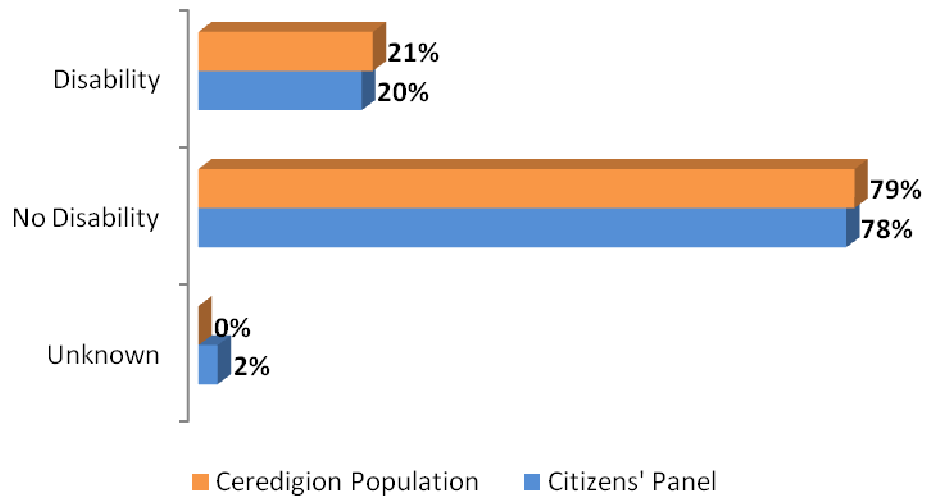

CEREDIGION CITIZENS' PANEL – 'CEREDIGION VOICE'

The Panel has been structured to be representative of the population of Ceredigion. This process involved 'matching' the demographic characteristics of those who responded positively with the demographic characteristics of the County's population. The Panel has recently experienced a refresh where just over 100 Panel members were removed. Recruitment to replenish the Panel is ongoing, and the graphs below show how the Citizens' Panel currently compares to the population of Ceredigion (April, 2010).

Gender

Age groups

Area

Occupation (age 16 – 74 only)

Ethnicity

Religion

Disability

Household type (16 – pensionable age only)

Tenure